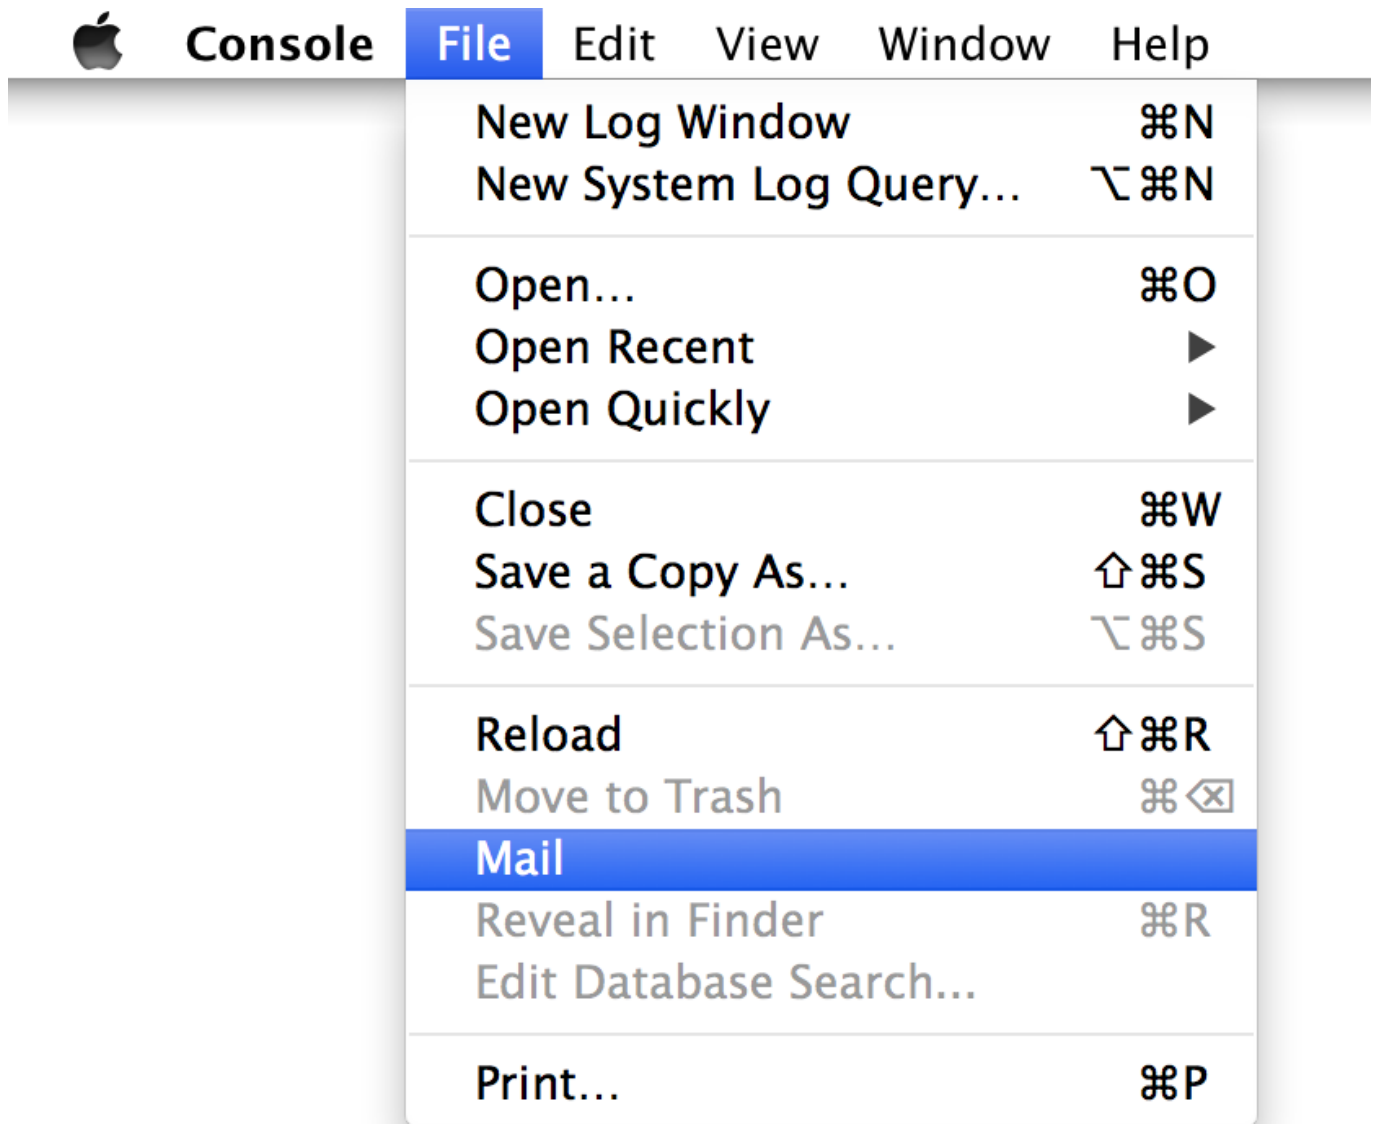

[Where Are Indesign Libraries Stored Mac](#)

[Where Are Indesign Libraries Stored Mac](#)

Jul 24, 2019 In this book, you'll discover the features of the InDesign CC 2019 desktop publishing system.. In another Finder window, find your library The default location is Users > [username] > Pictures, and it's named Photos Library.. Drag your library to its new location on the external drive If you see an error, select your external drive's icon in the Finder, then choose File > Get Info.