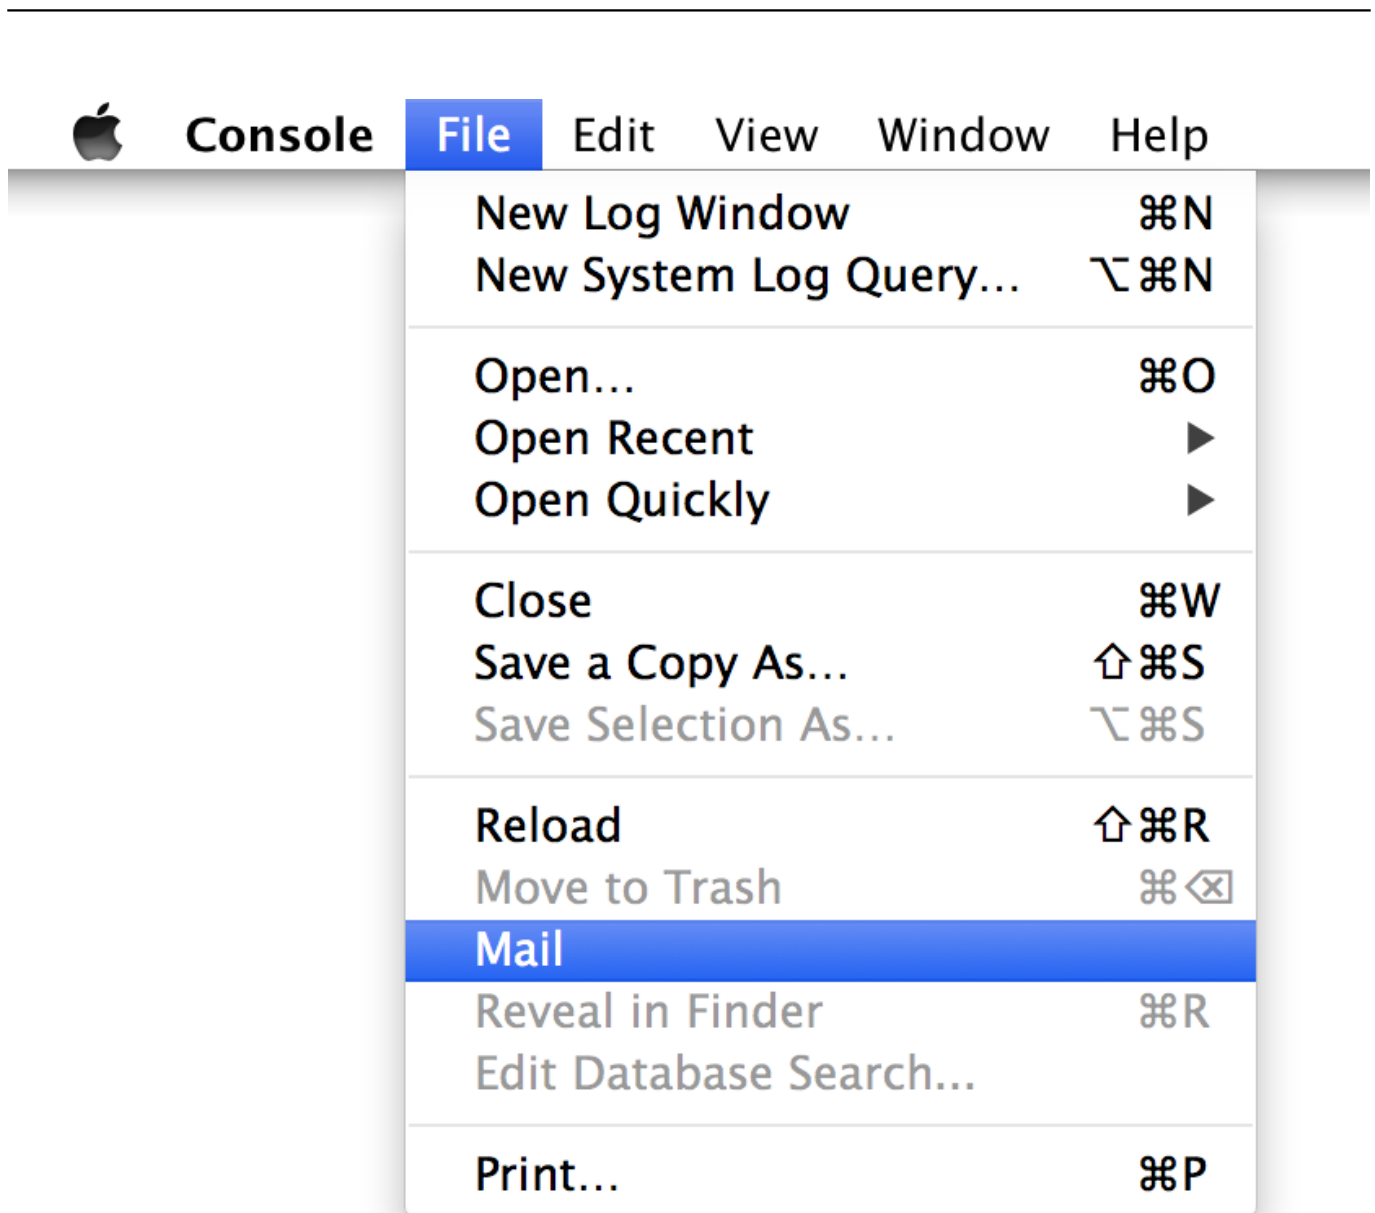

[xbox hdmi cable argos download for windows 8.1 pro 64](#)

how to use library in indesign

[Trendnet Tew 424Ub Driver Download](#)

Hi Warner, creative cloud libraries are stored on your local file system in the standard location for application data.. If your library is large, and you want to free up storage space on your Mac, turn on iCloud Photo Library and use Optimize Mac Storage, or move your library to an external drive. [Mainstage Alternative For Pc](#)

[Intel R Gma 950 Driver For Mac](#)

If you have not opened a library, choose File Open, and select one or more libraries.. In Windows, library files use the INDL extension InDesign converts newly opened libraries from previous versions of the program to the new library format; you are asked to save these libraries under a new name.. If the information under Sharing & Permissions isn't visible, click , then make